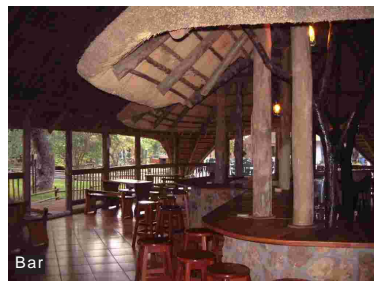

Selected Projects
Hotel and Leisure

Nata Lodge

New tented camp to compliment existing "A" framed thatched rooms . Upgrade and additions to existing bar, dining area and create new reception and curio shop.

New Entrance to Reception & Curio Shop

Reception

Lounge

Bar

Lounge Exterior

Curio Shop

View of lounge area from courtyard

Approach to reception area from courtyard

Internal view of bar area

Approach to bar from dining area

Entrance Atrium

Curio Shop